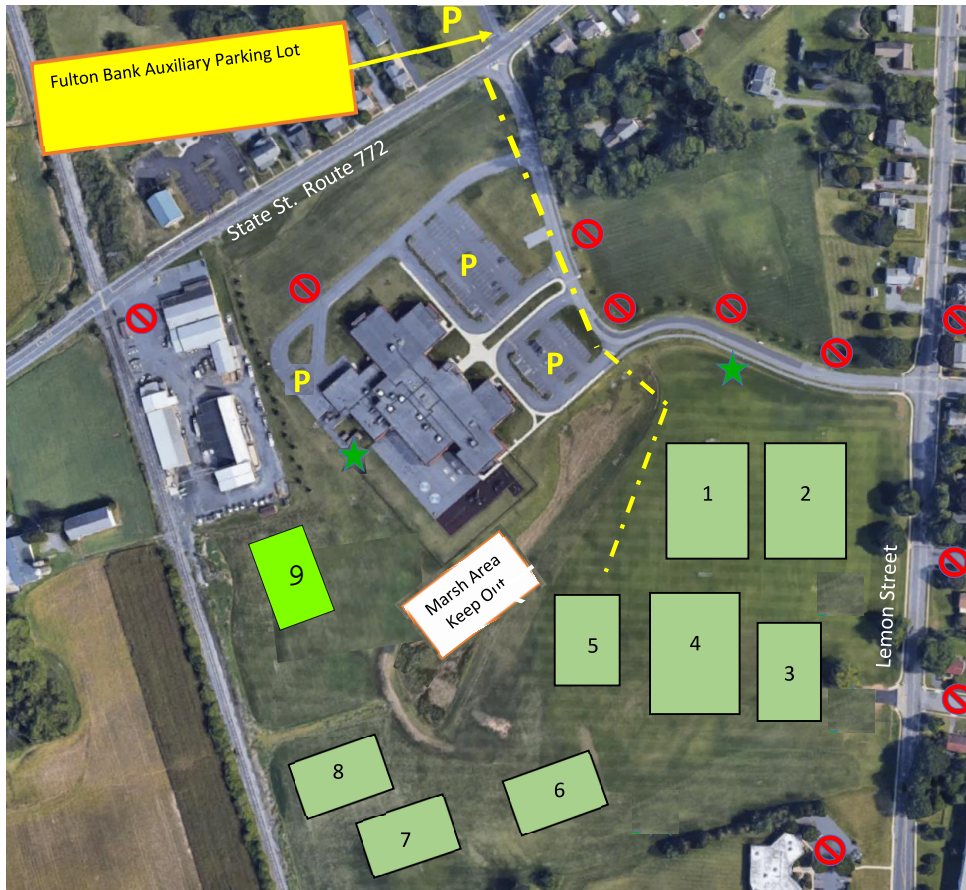

# East Petersburg Elementary School

5700 Lemon Street. East Petersburg, PA 17520

## **Parking:**

- Use school lots or Fulton Bank auxiliary lot only.
- Do not park in unauthorized areas or on grass. Specifically, the neighborhoods along Lemon Street and/or surrounding businesses. You will get towed.

## **Rules:**

- Spectators are to use the socially distant seating spaces on opposite sidelines from teams.
- No pets allowed.
- No smoking.
- No alcohol.

## **Fields:**

- #'s 1, 2, and 4 are 11v11 fields.
- #'s 3, 5, 6, 7, 8 are 9v9 fields.

★ = Portable Rest Room.