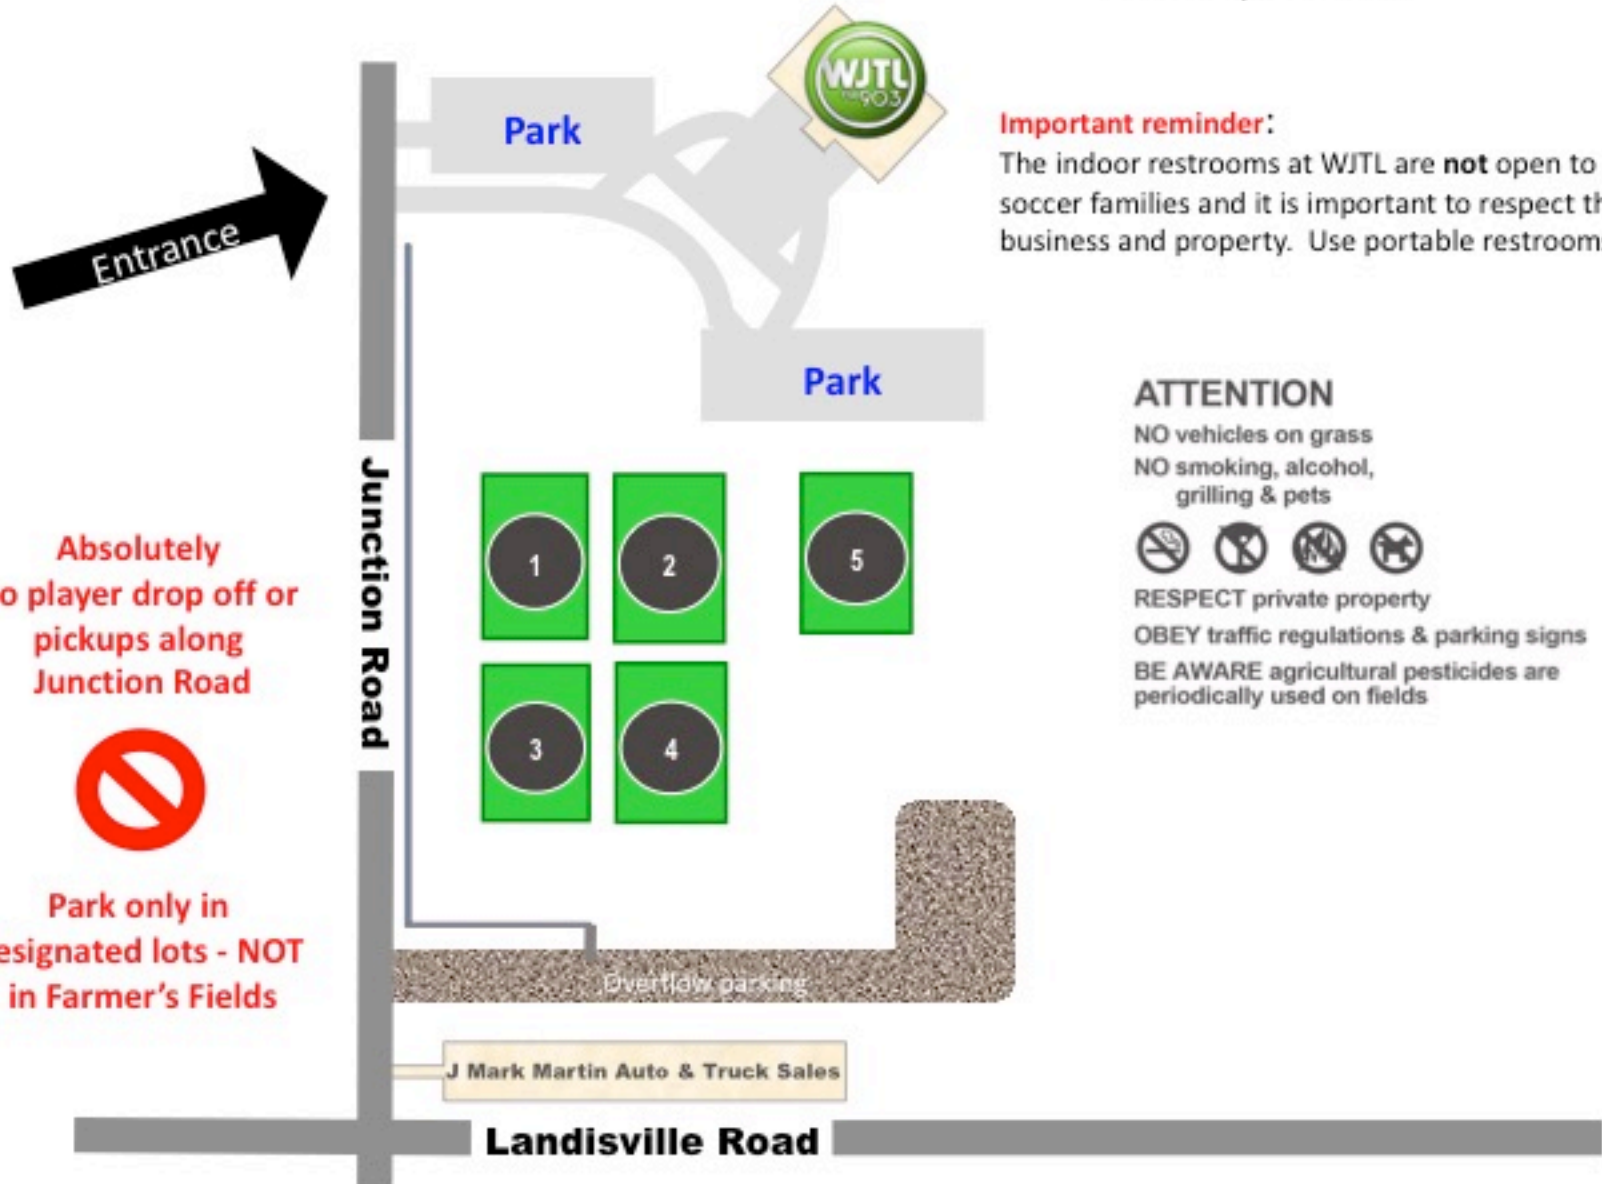

# Junction Center Fields

GPS Address:  
1875 Junction Rd.  
Manheim, PA 17545

Absolutely  
no player drop off or  
pickups along  
Junction Road

Park only in  
designated lots - NOT  
in Farmer's Fields

**Important reminder:**  
The indoor restrooms at WJTL are **not** open to soccer families and it is important to respect their business and property. Use portable restrooms only.

**ATTENTION**  
NO vehicles on grass  
NO smoking, alcohol,  
grilling & pets  
  
RESPECT private property  
OBEY traffic regulations & parking signs  
BE AWARE agricultural pesticides are  
periodically used on fields