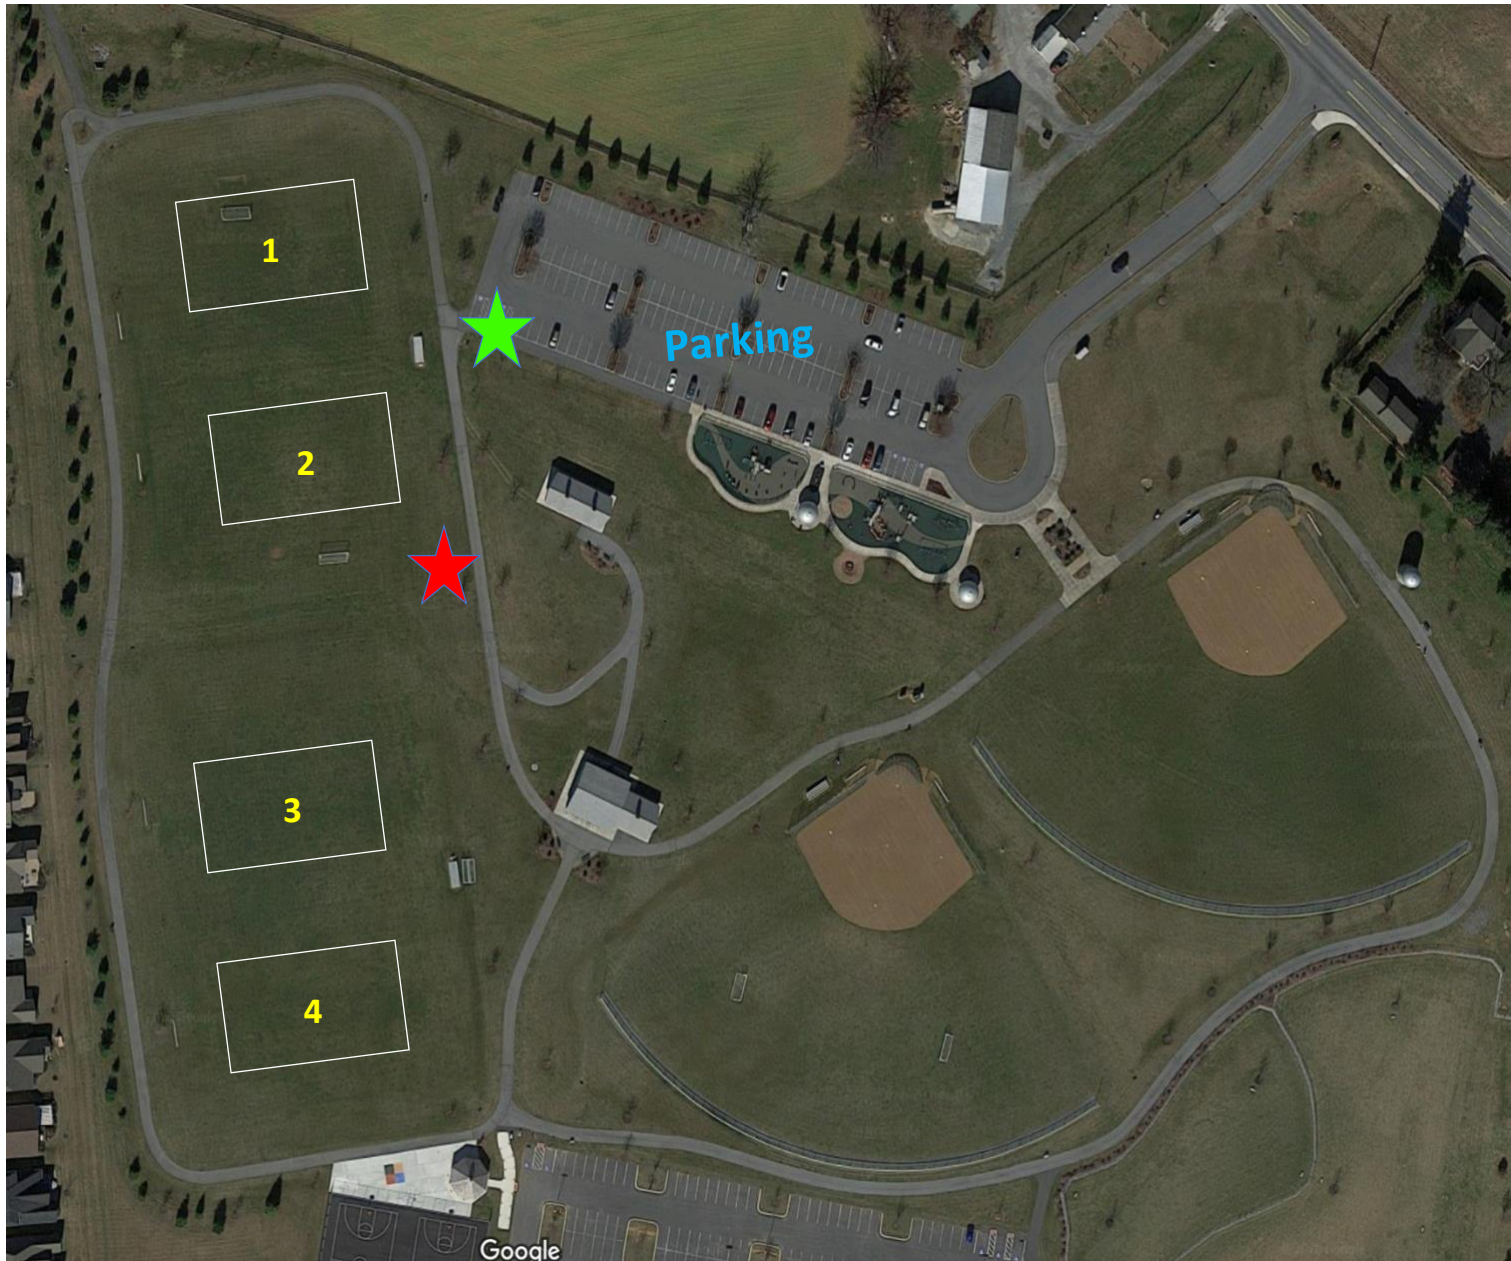

# Rapho Township Community Park

960 Strickler Road. Mount Joy, PA 17552

## Parking:

- Use designated area only.
- Do not park in unauthorized on grass or in residential areas that border the facility. You will get towed.

## Fields:

- #1 is an 11 v 11 field.
- #'s 2 and 3 are 9 v 9 fields.

★ = HQ Tent and Athletic Trainer

★ = Restrooms