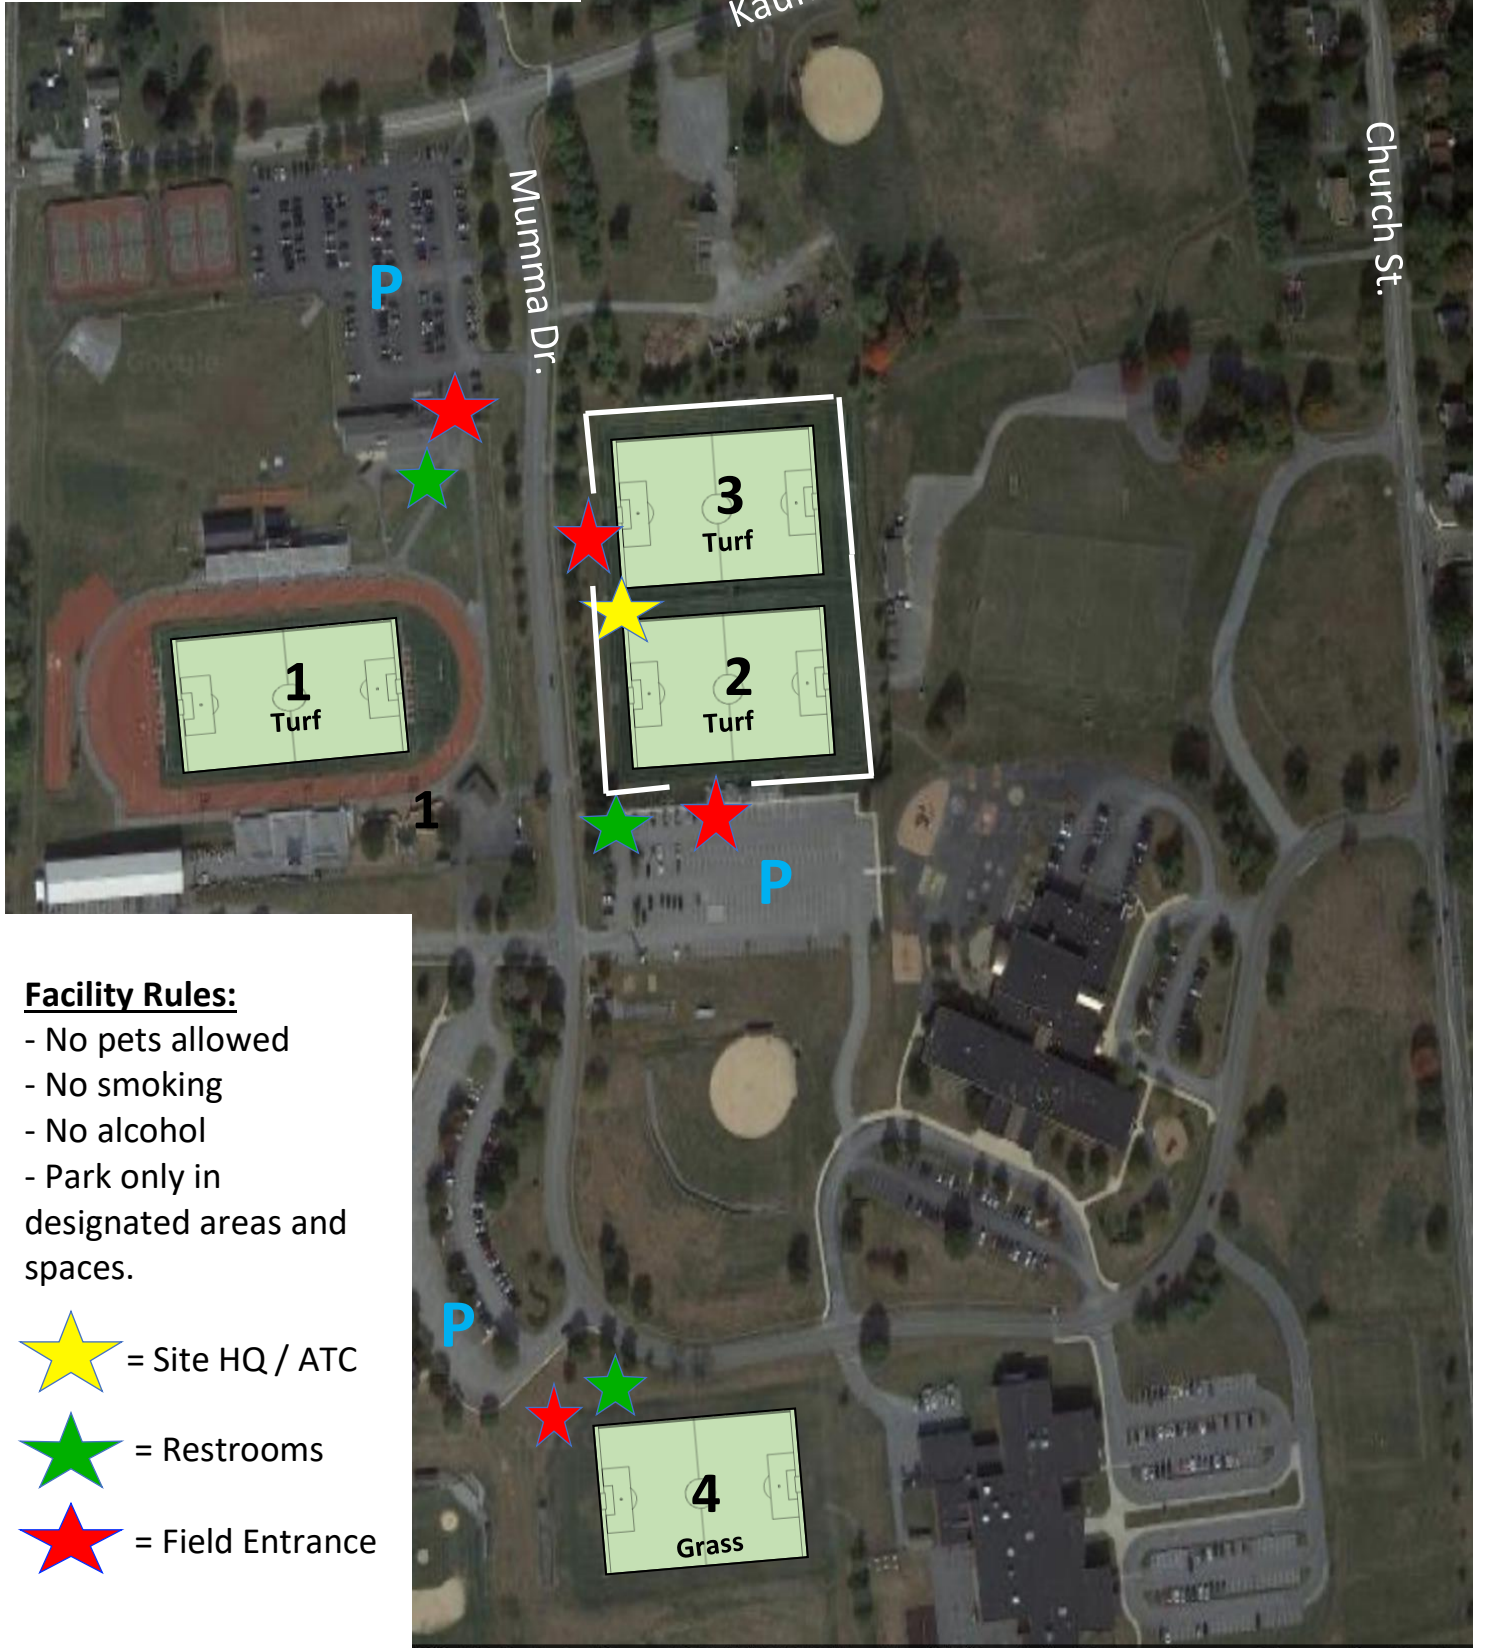

Hempfield High School
340 Mumma Drive
Landisville, PA 17538

Facility Rules:

- No pets allowed
- No smoking
- No alcohol
- Park only in designated areas and spaces.

-  = Site HQ / ATC
-  = Restrooms
-  = Field Entrance