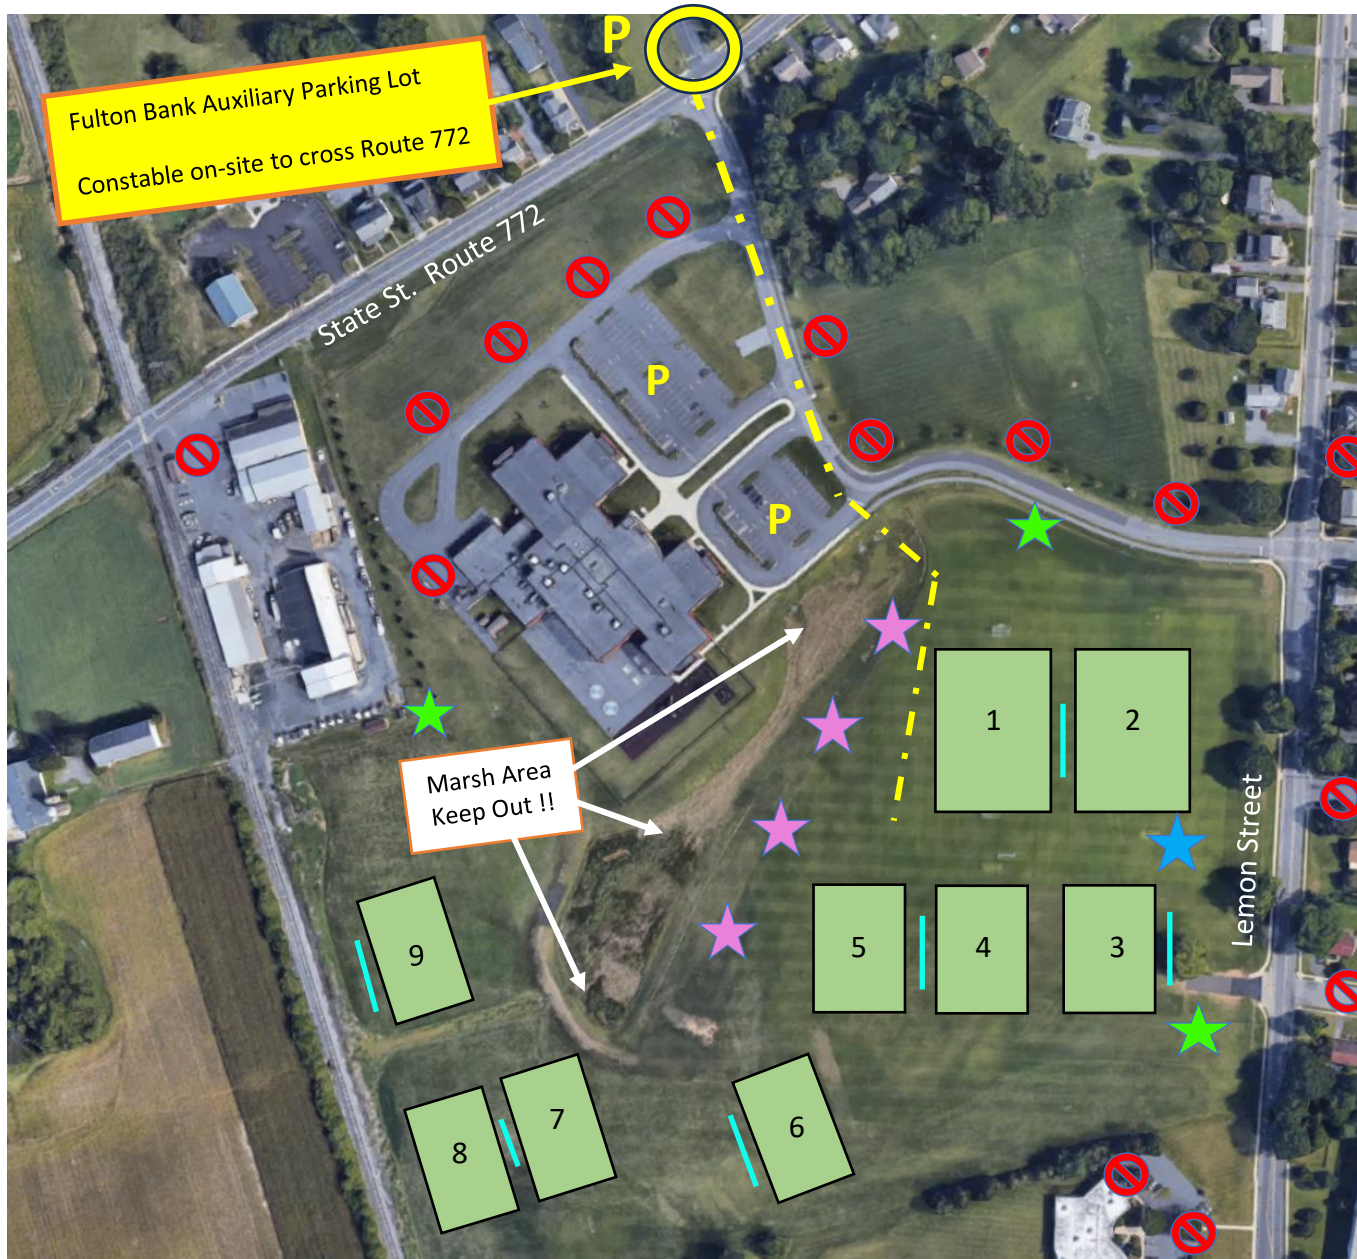

East Petersburg Elementary School

5700 Lemon Street. East Petersburg, PA 17520

Parking:

- Use school lots or Fulton Bank auxiliary lots only.
- Do not park in unauthorized areas or on grass. Specifically, the neighborhoods along Lemon Street and/or surrounding businesses. You will get towed.

Rules:

- Spectators are to be seated on opposite sidelines from teams. No spectators behind goals.
- No pets allowed.
- No smoking.
- No alcohol.

Fields:

- #'s 1, 2, are 11v11 fields.
- #'s 3, 4, 5, 7, 8 are 9v9 fields.
- #'s 6 and 9 are 7v7 fields.

- ★ = Portable Rest Room.
- ★ = Site HQ and ATC Tent
- ★ = Vendors
- | = Team Bench Area